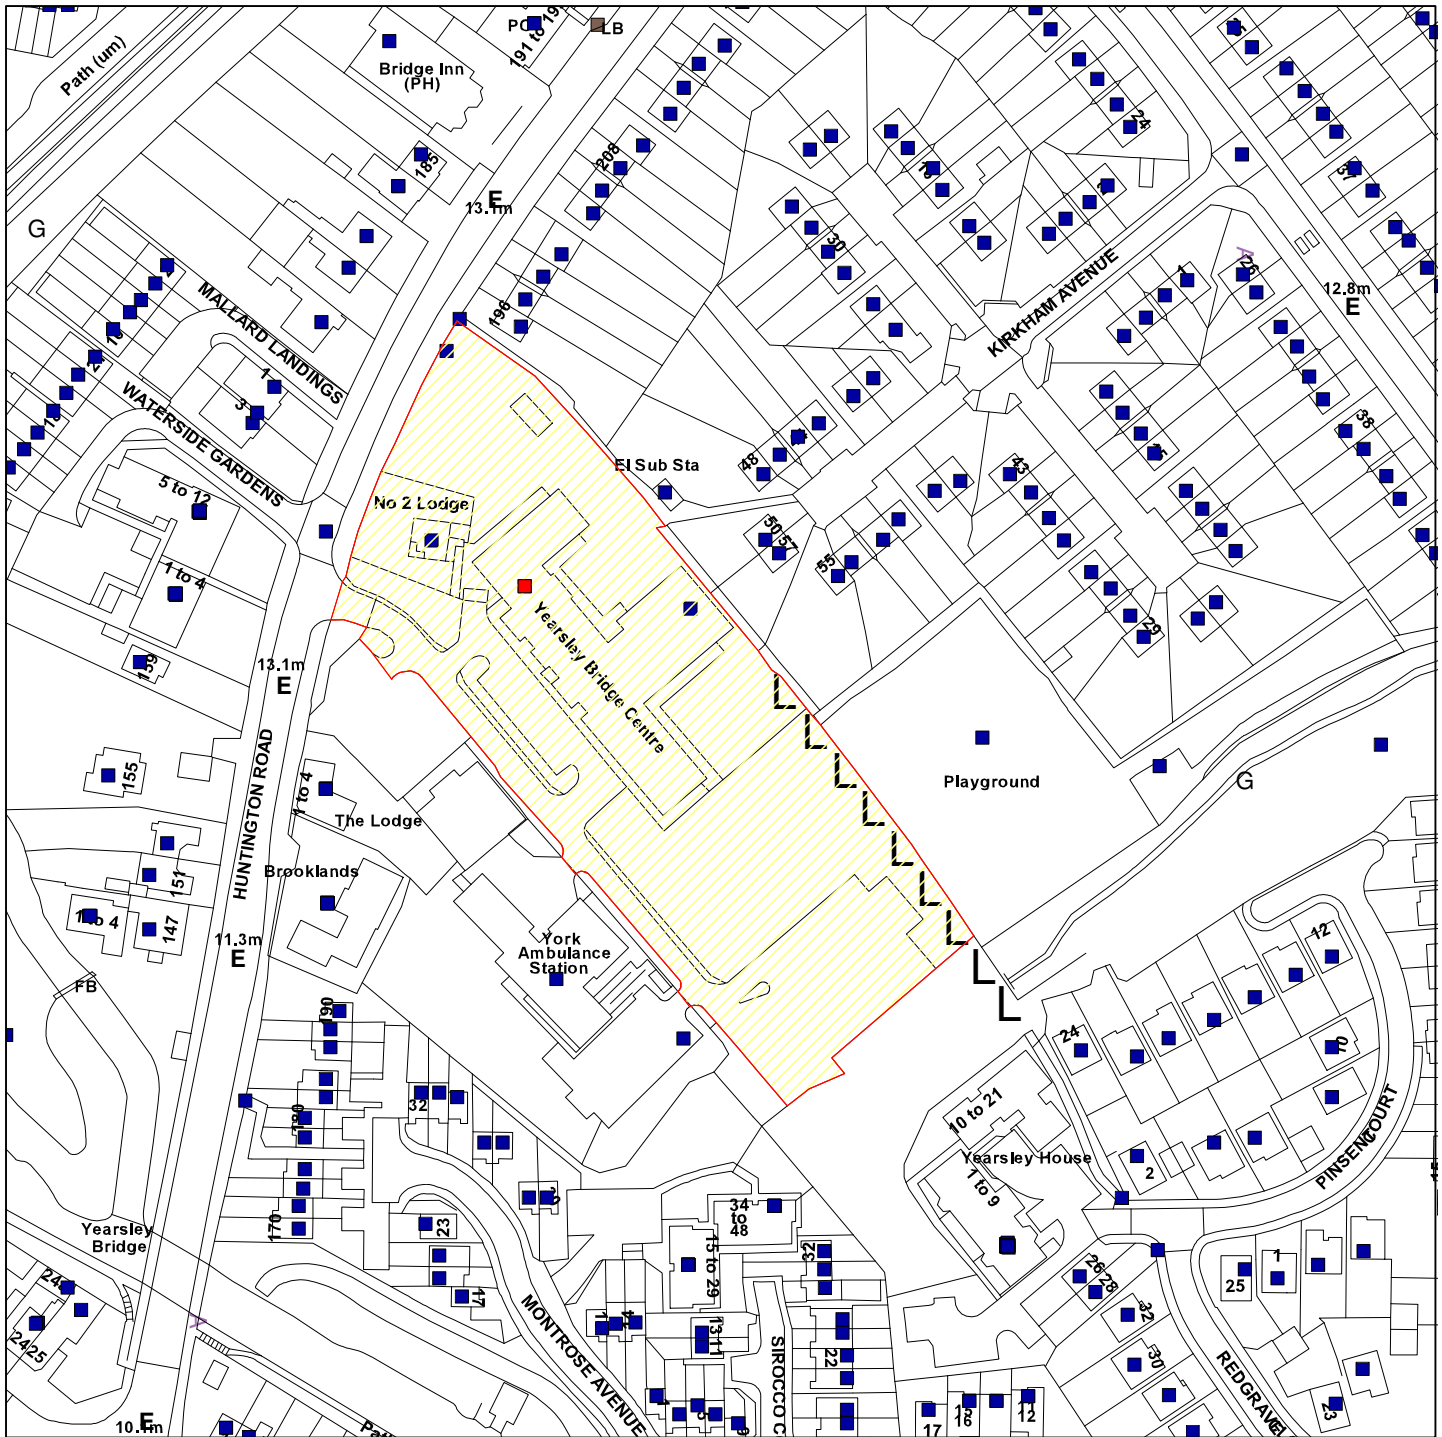

Yearsley Bridge Adult Training Centre Huntington

11/03269/FULM

GIS by ESRI (UK)

Scale : 1:1667

Reproduced from the Ordnance Survey map with the permission of the Controller of Her Majesty's Stationery Office © Crown Copyright 2000.

Unauthorised reproduction infringes Crown Copyright and may lead to prosecution or civil proceedings.

Organisation	Not Set
Department	Not Set
Comments	Location plan
Date	29 March 2012
SLA Number	Not Set